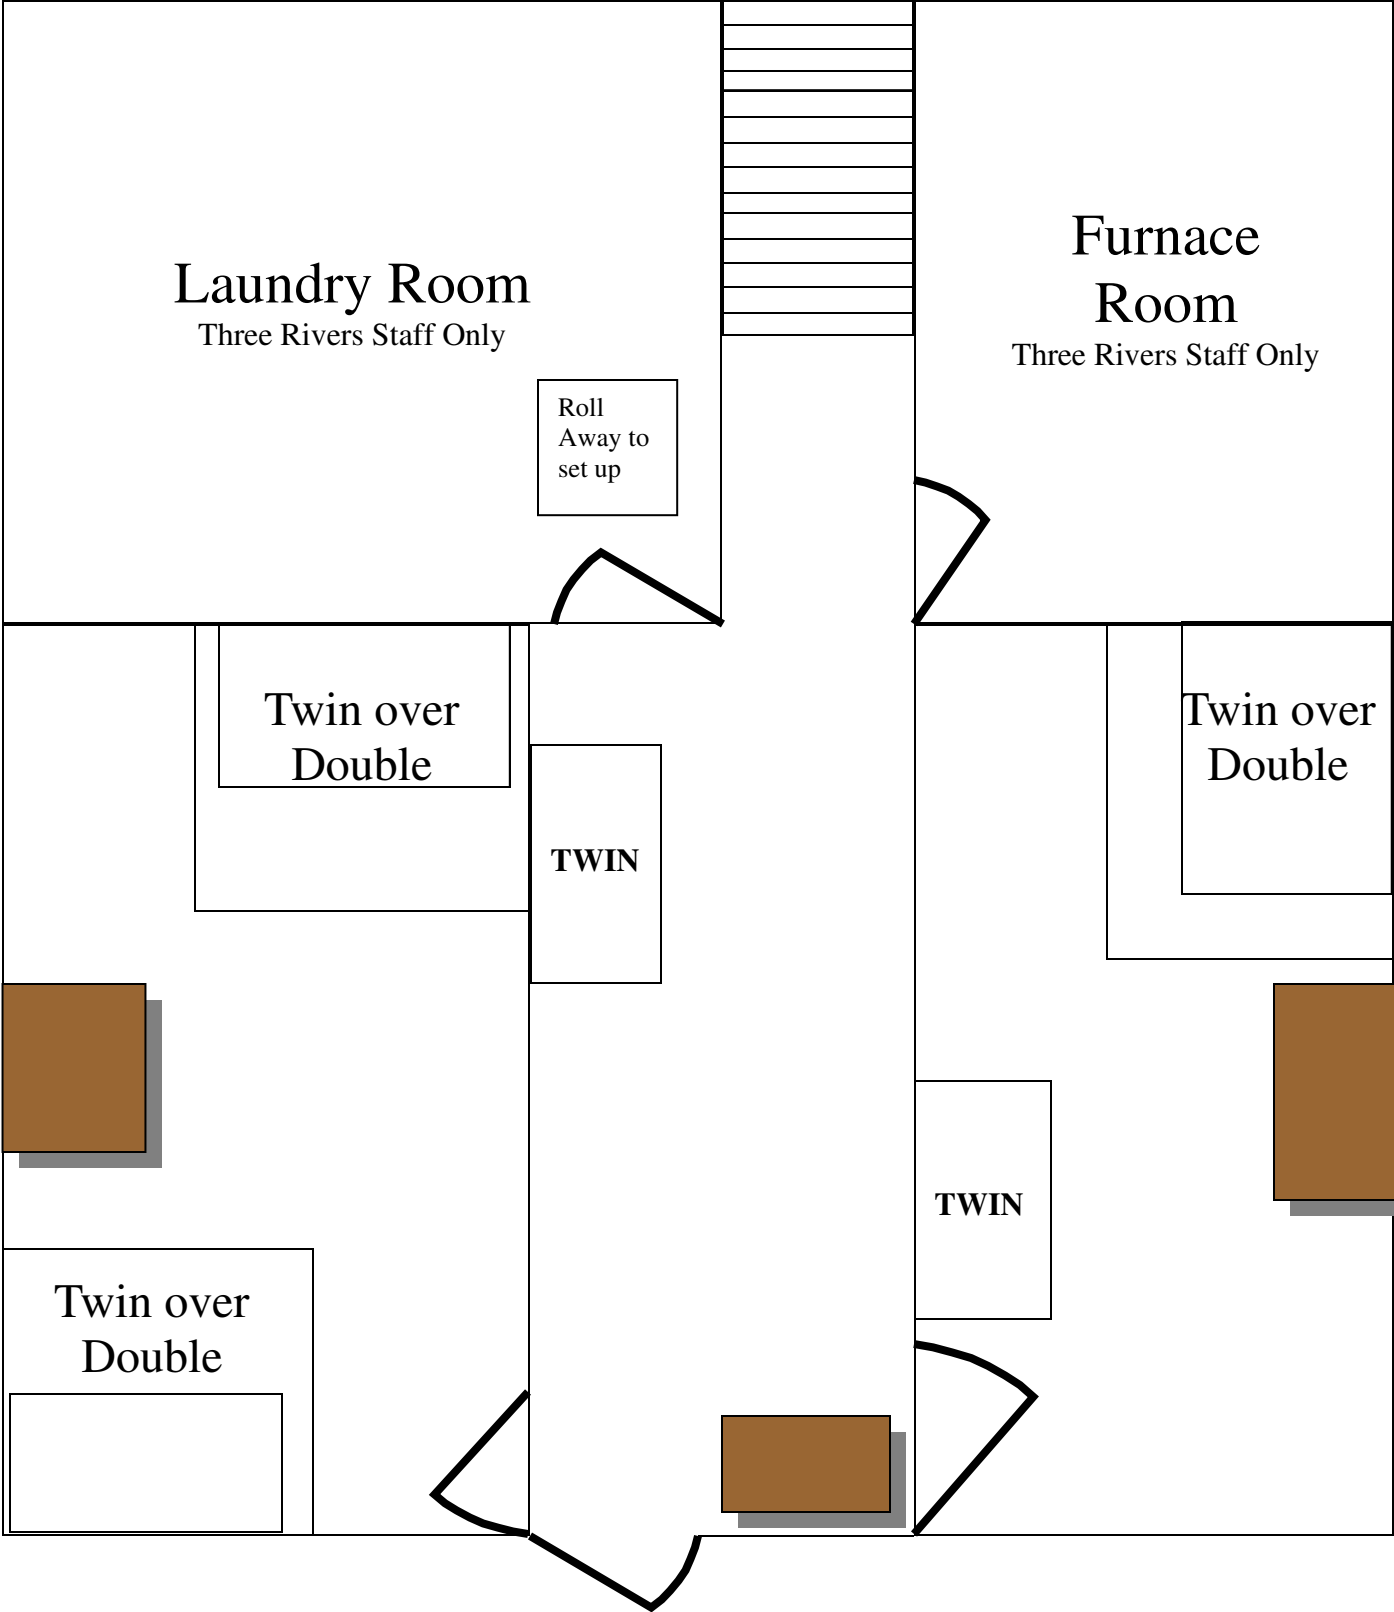

**Seboomook Cabin
6 Bedroom + 2 Lofts**

**17 Separate beds - Sleeps up to 27
Wheel Chair accessible**

Main Floor: Full size stove, fridge, sink, microwave, coffee pot, Grill on Porch
TV w/DVD – **no TV reception – bring DVD's**

- Room 1** - Double over Double bunk
- Room 2** - Queen
- Room 3** - Double over Double bunk
- Room 4** - Queen
- 2 Lofts** - 1 Twin in each

Lower Level:

- Room 5** – Twin over Double Bunk & Twin over Double Bunk
- Room 6** – Twin over Double Bunk & Twin
- Sitting Room** – 1 Twin
- Rollaway Bed Available upon request

DBL over DBL

Stove

Fridge

DBL over DBL

Tub/Shower Combo

Shower

QUEEN

QUEEN

PORCH

SEBOOMOOK LOWER LEVEL

Laundry Room

Three Rivers Staff Only

Roll
Away to
set up

Twin over
Double

TWIN

Twin over
Double