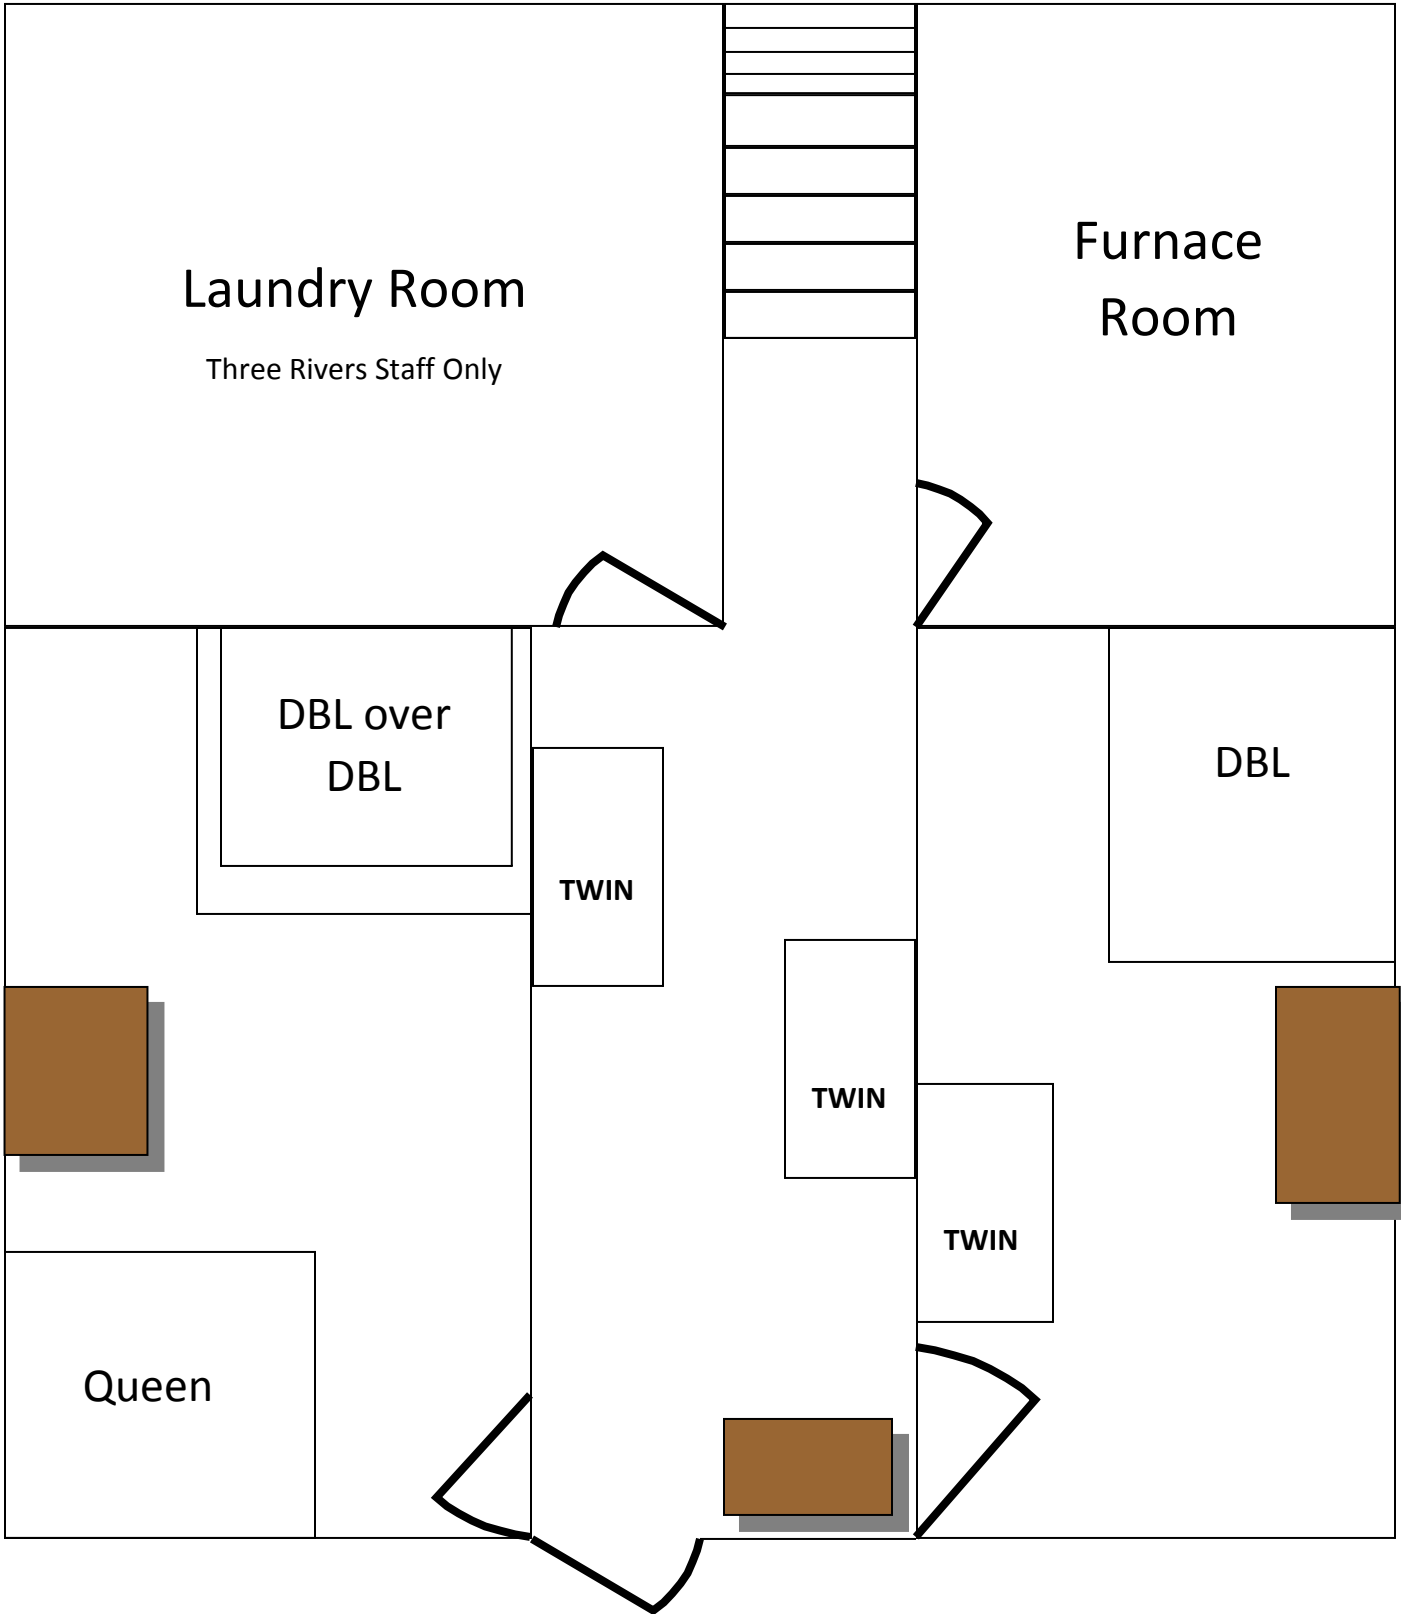

**Seboomook Cabin
6 Bedroom + 2 Lofts**

17 Separate beds - Sleeps up to 27
Wheel Chair accessible

Main Floor: Full size stove, fridge, sink, microwave, coffee pot,
TV w/DVD – **no TV reception – bring DVD's**
Room 1 - Dbl over Dbl bunk
Room 2 - Twin over Dbl bunk
Room 3 - Dbl over Dbl bunk
Room 4 - Twin over Dbl bunk
2 Lofts - 1 Twin in each

Lower Level:
Room 5 - Dbl/Dbl & Queen
Room 6 - Double & 1 Twin
Sitting Room - 2 Twin

DBL
over
DBL

Shower

T
W
I
N

D
B
L

Stove

Fridge

DBL
over
DBL

Tub/Shower

D
B
L

T
W
I
N

PORCH

Seboomook Cabin Lower Level

Kennebec Cabin

2 Bedroom Plus Loft

Coffee Maker – Full size Fridge

2 Queens - Upstairs Bedroom

3 Twins - Loft

2 Twins - Downstairs Bedroom

Twin Bunk over Futon – living area

Penobscot Cabin

2 Bedroom Plus Loft

Coffee Maker, - Full size Fridge

Double & Twin - Upstairs Bdrm