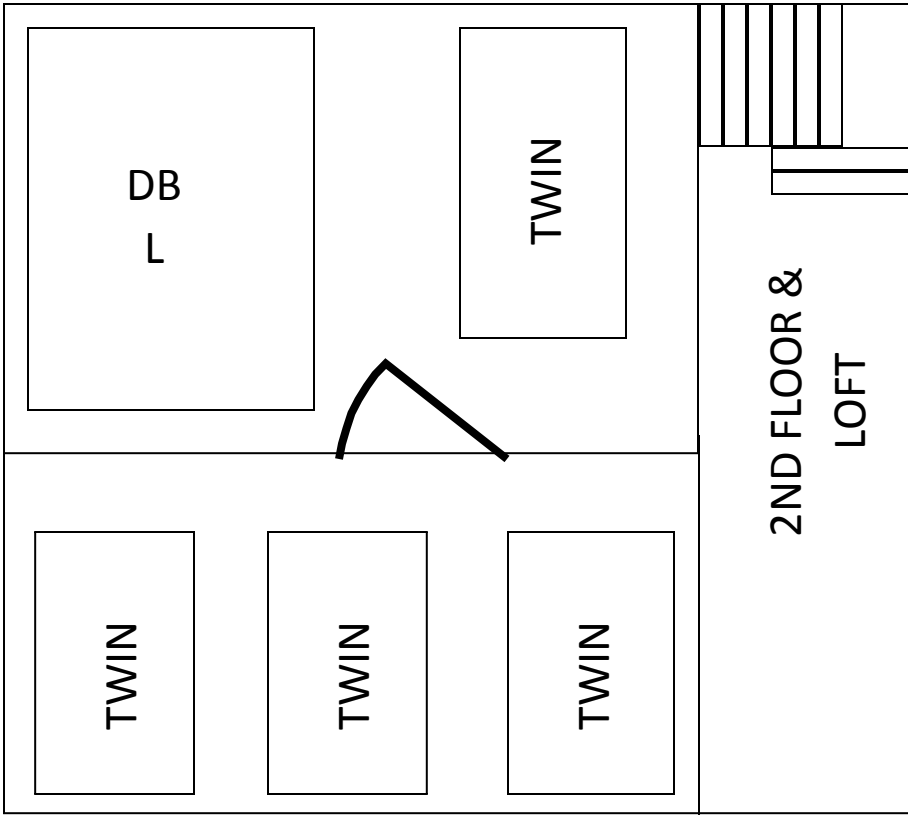

Penobscot Cabin

2 Bedroom Plus Loft

Coffee Maker, - Full size Fridge

Double & Twin - Upstairs Bdrm

3 Twins - Loft

Queen -Downstairs Bedroom

Twin - Living Area

TV w/DVD – no TV reception – bring
DVD's

Can Sleep Up to 9/

Singles 7 beds