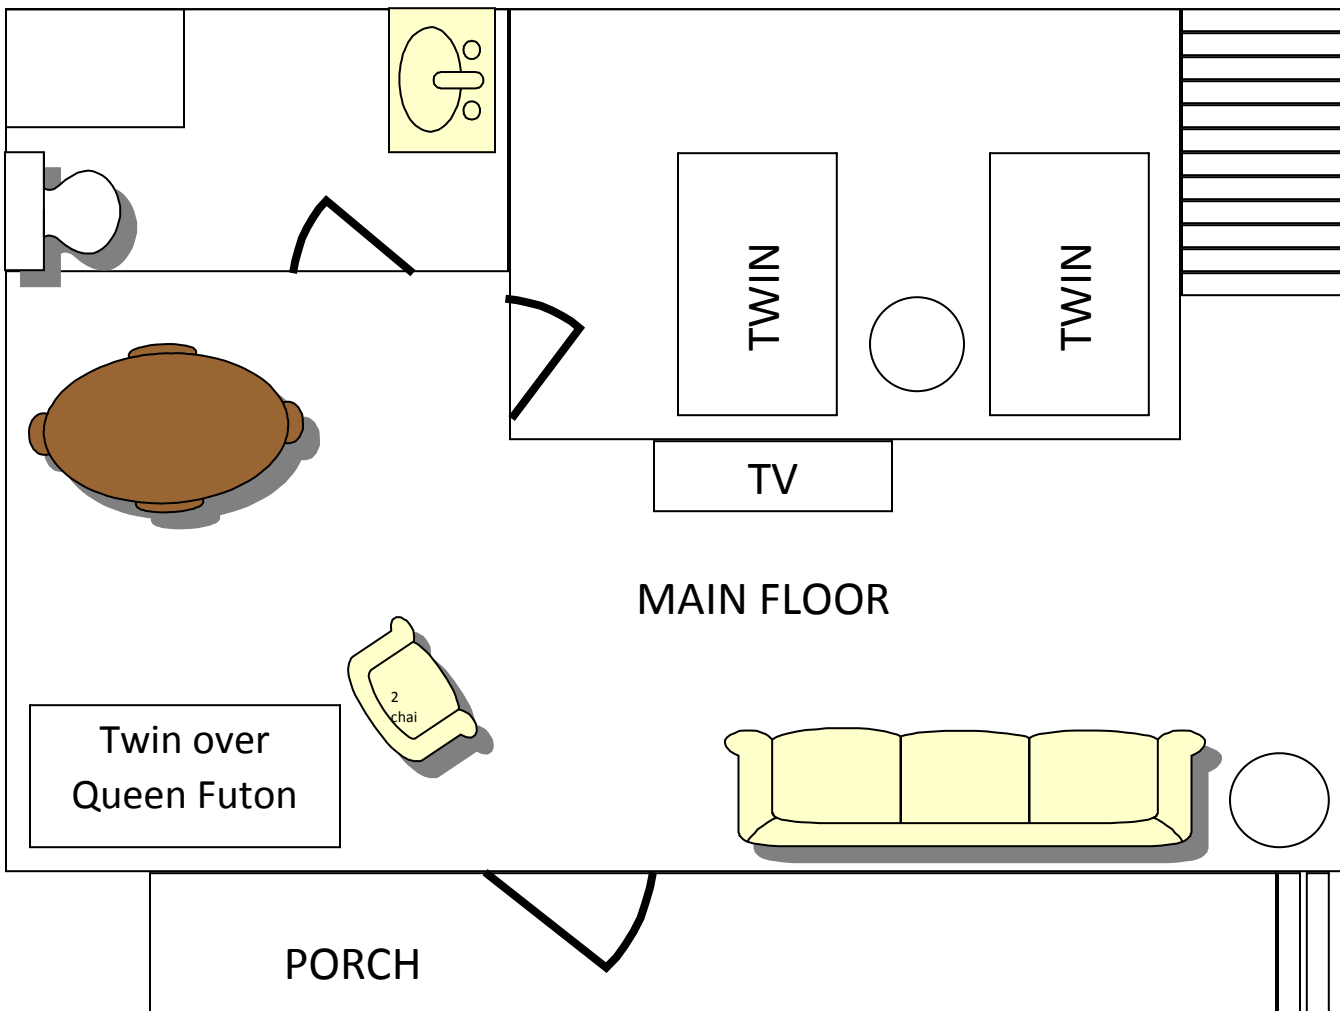

**Seboomook Cabin
6 Bedroom + 2 Lofts**

17 Separate beds - Sleeps up to 27
Wheel Chair accessible

Main Floor: Full size stove, fridge, sink, microwave, coffee pot,
TV w/DVD – **no TV reception – bring DVD's**
Room 1 - Dbl over Dbl bunk
Room 2 - Twin over Dbl bunk
Room 3 - Dbl over Dbl bunk
Room 4 - Twin over Dbl bunk
2 Lofts - 1 Twin in each

Lower Level:
Room 5 - Dbl/Dbl & Queen
Room 6 - Double & 1 Twin
Sitting Room - 2 Twin

DBL
over
DBL

Shower

T
W
I
N

D
B
L

Stove

Fridge

DBL
over
DBL

Tub/Shower

D
B
L

T
W
I
N

PORCH

Seboomook Cabin Lower Level

Kennebec Cabin

2 Bedroom Plus Loft

Coffee Maker – Full size Fridge

2 Queens - Upstairs Bedroom

3 Twins - Loft

2 Twins - Downstairs Bedroom

Twin Bunk over Futon – living area

Penobscot Cabin

2 Bedroom Plus Loft

Coffee Maker, - Full size Fridge

Double & Twin - Upstairs Bdrm