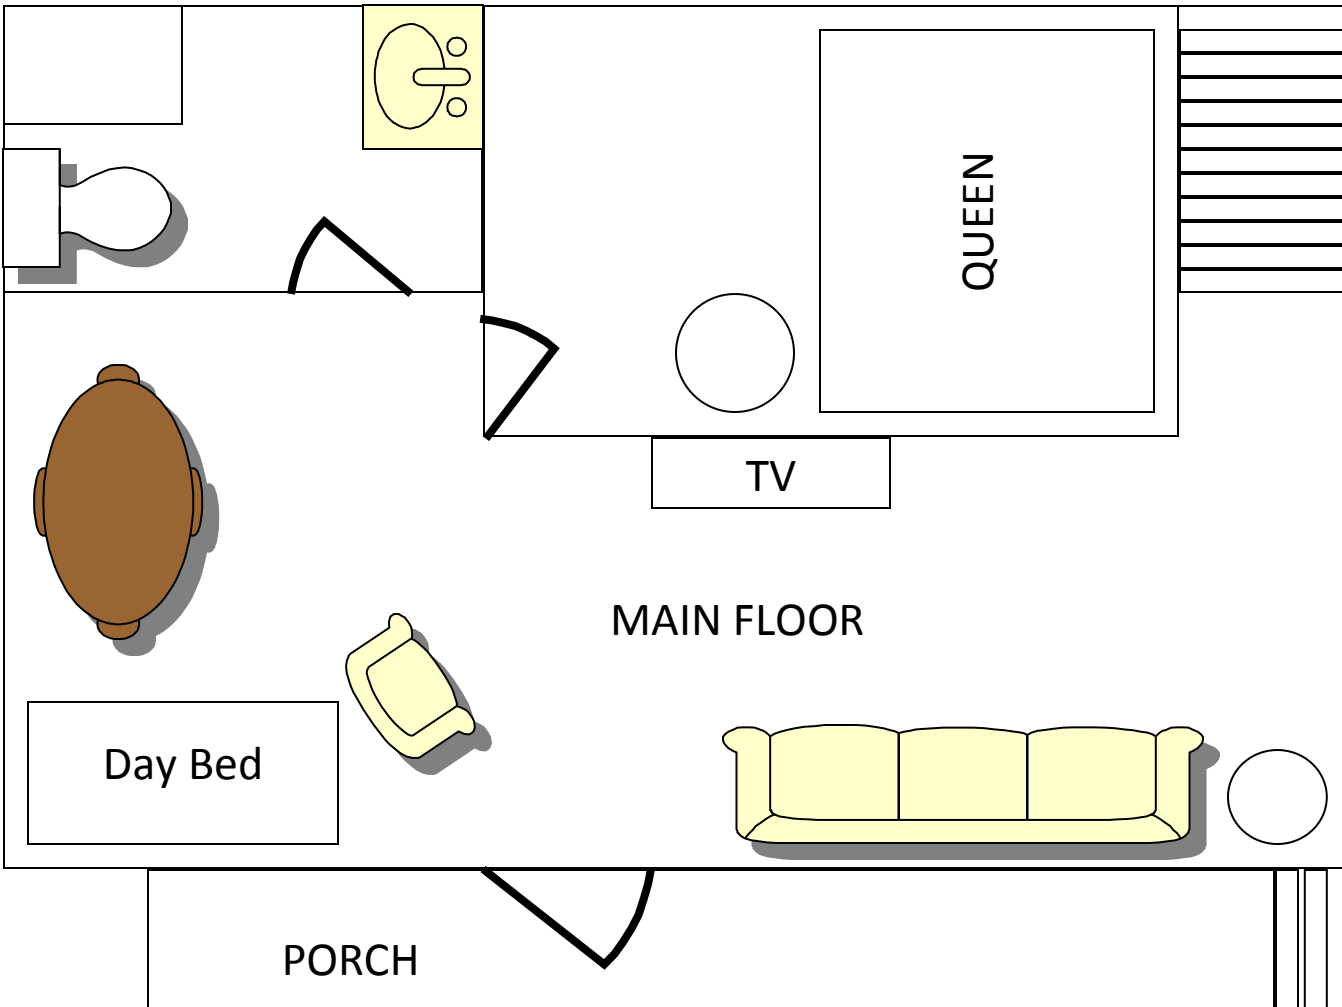

**Seboomook Cabin
6 Bedroom + 2 Lofts**

17 Separate beds - Sleeps up to 27
Wheel Chair accessible

Main Floor: Full size stove, fridge, sink, microwave, coffee pot,
TV w/DVD – **no TV reception – bring DVD's**
Room 1 - Dbl over Dbl bunk
Room 2 - Twin over Dbl bunk
Room 3 - Dbl over Dbl bunk
Room 4 - Twin over Dbl bunk
2 Lofts - 1 Twin in each

Lower Level:
Room 5 - Dbl/Dbl & Queen
Room 6 - Double & 1 Twin
Sitting Room - 2 Twin

DBL
over
DBL

Shower

T
W
I
N

D
B
L

Stove

Fridge

DBL
over
DBL

3 Twins - Loft

Queen -Downstairs Bedroom

Twin - Living Area

TV w/DVD – no TV reception – bring
DVD's

Can Sleep Up to 9/

Singles 7 beds

1 Bedroom & Loft - Ladder To Loft

Rapid, Dead & Megalloway

Coffee Maker – No Kitchen

2 Twins - Loft

Pyramid Bed (twin over double) - Bedroom

Double futon couch with twin bunk over - Living Room

TV w/DVD – no TV reception – bring DVD's

Can Sleep Up to 8 / Single 6 beds