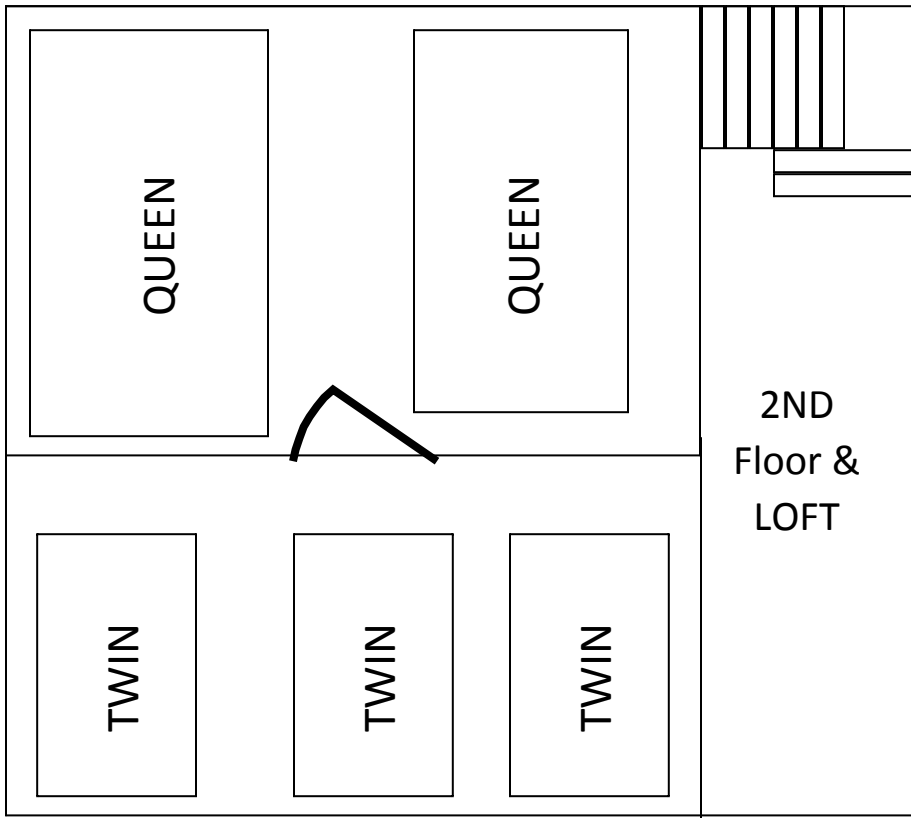

Kennebec Cabin

2 Bedroom Plus Loft

Coffee Maker – Full size Fridge

2 Queens - Upstairs Bedroom

3 Twins - Loft

2 Twins - Downstairs Bedroom

Twin Bunk over Futon – living area